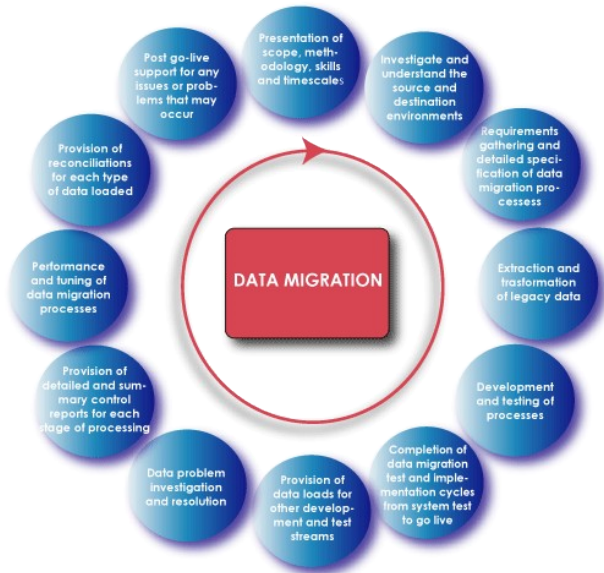

Data Conversion and Migration

We are an industry leader in content preparation for organizations serious about mining, extracting and collecting data. Our goal is to assist companies in reorganizing and re-purposing data to be used in new applications and technologies.

We offer:

- Integration of actual systems with new ones
- Data conversion to new formats
- Migration of development platforms
- Source code conversion between differentes programming languages and platforms

Advantages of migration and data conversion

- To make good use of new technologies
- Lower licences cost
- Lower cost of maintenance and actualization
- Lower cost and risk when a new technology o product is needed
- Integration of legacy systems with new systems