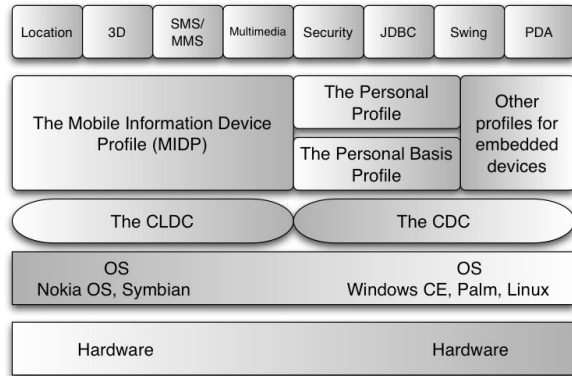

### We offer:

- Mobile application and peripheral development using C#, .NET Compact Framework application development and J2ME and J2EE Environments.
- Mobile Graphical User Interface (GUI) design and customization.
- Migrating applications to Windows Mobile and Java-enabled handhelds platforms.
- Application porting of widely used mobile applications such as Mobile Field Service, Direct Store Delivery, Mobile Asset Management.